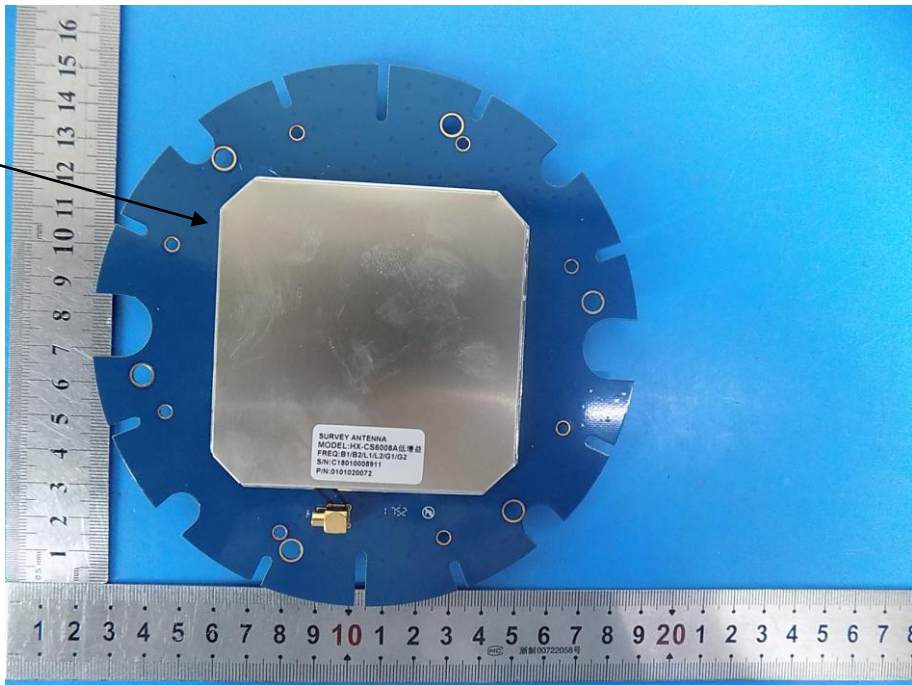

Internal Photos

GPS
Antenna

Bluetooth
Antenna

GNSS IC:
Unicorecomm UB4B0 MINI

Bluetooth IC:
BLK-MD-BC04-B