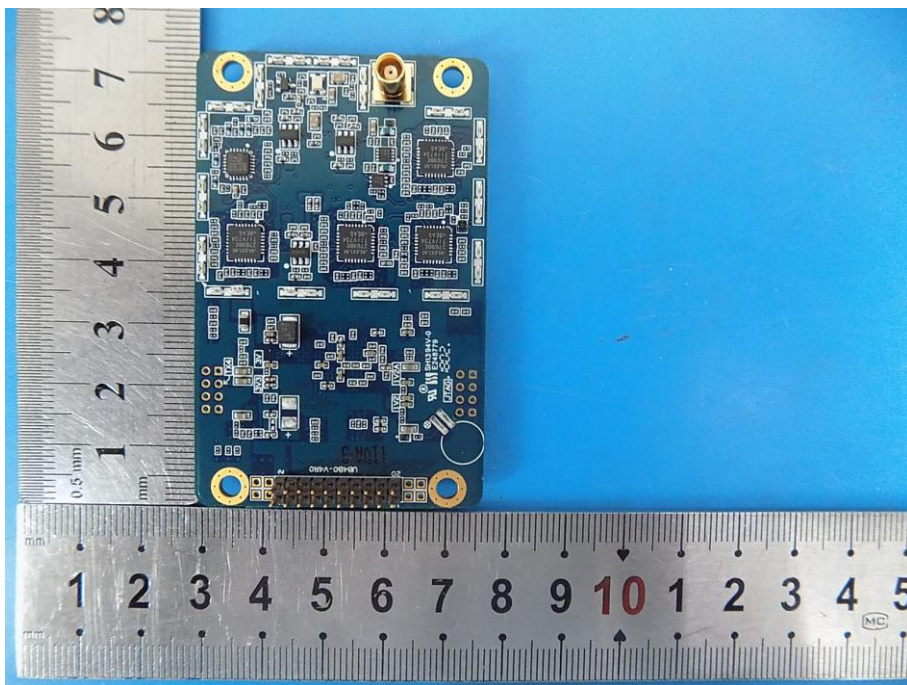

Internal Photos

GPS
Antenna

Bluetooth
Antenna

GNSS IC:
Unicorecomm UB4B0 MINI

Bluetooth IC:
BLK-MD-BC04-B