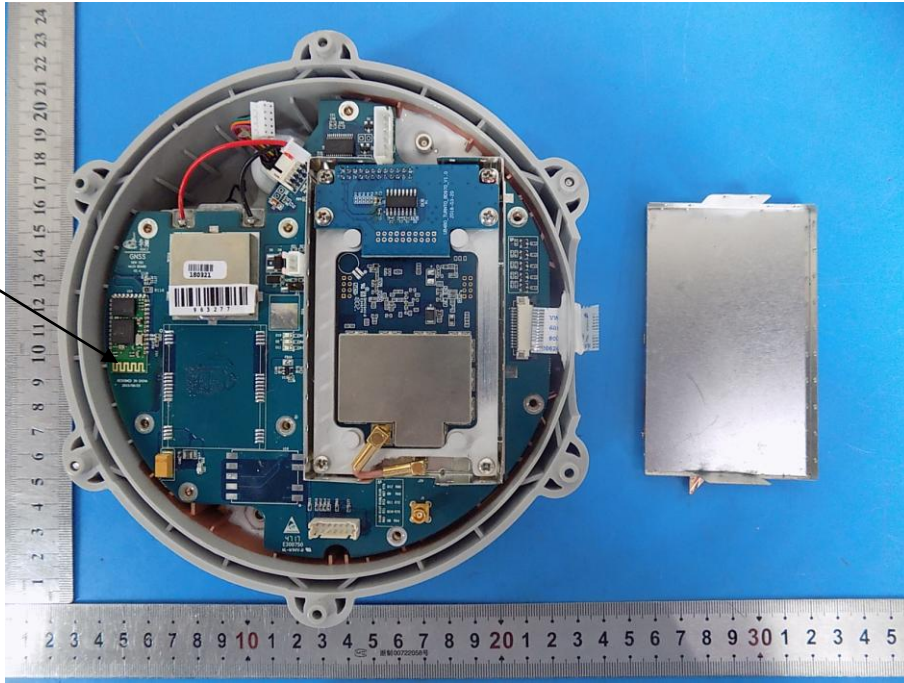

Internal Photos

GPS
Antenna

Bluetooth
Antenna

GNSS IC:
Unicorecomm UB4B0 MINI

Bluetooth IC:
BLK-MD-BC04-B