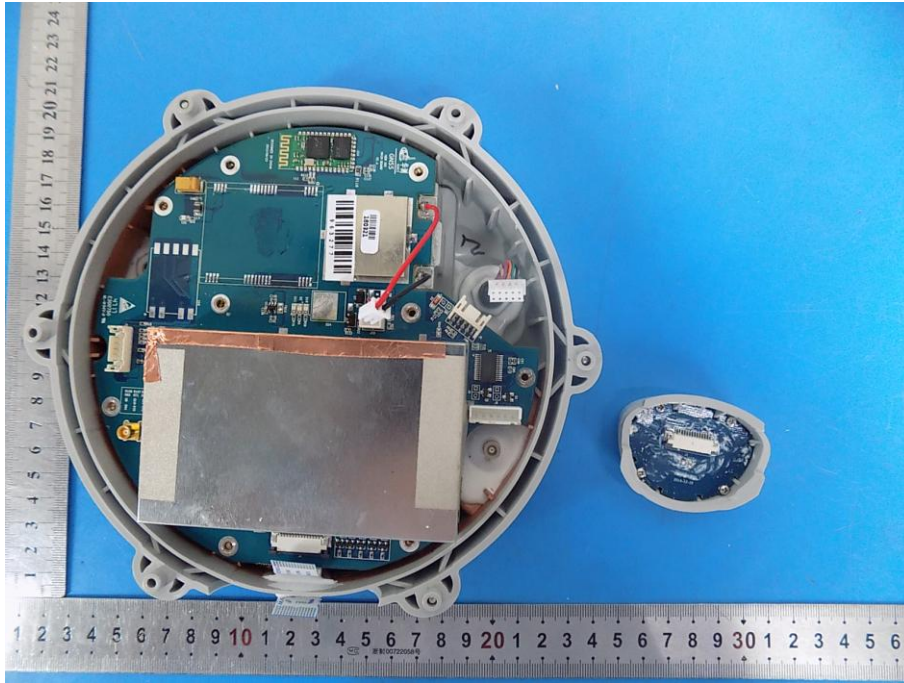

Internal Photos

GPS
Antenna

Bluetooth
Antenna

GNSS IC:
Unicorecomm UB4B0 MINI

Bluetooth IC:
BLK-MD-BC04-B