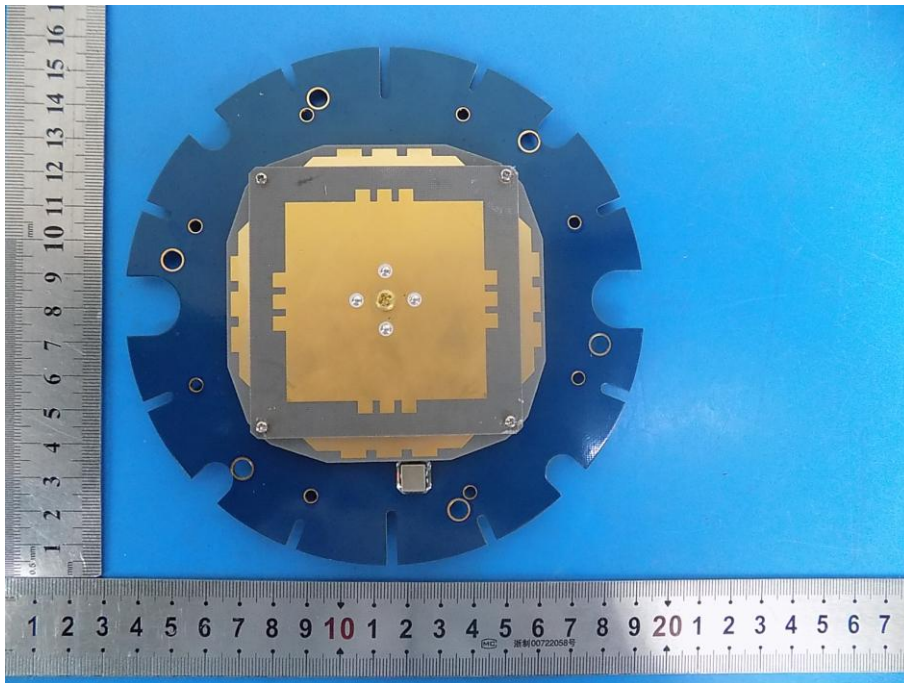

Internal Photos

GPS
Antenna

Bluetooth
Antenna

GNSS IC:
Unicorecomm UB4B0 MINI

Bluetooth IC:
BLK-MD-BC04-B