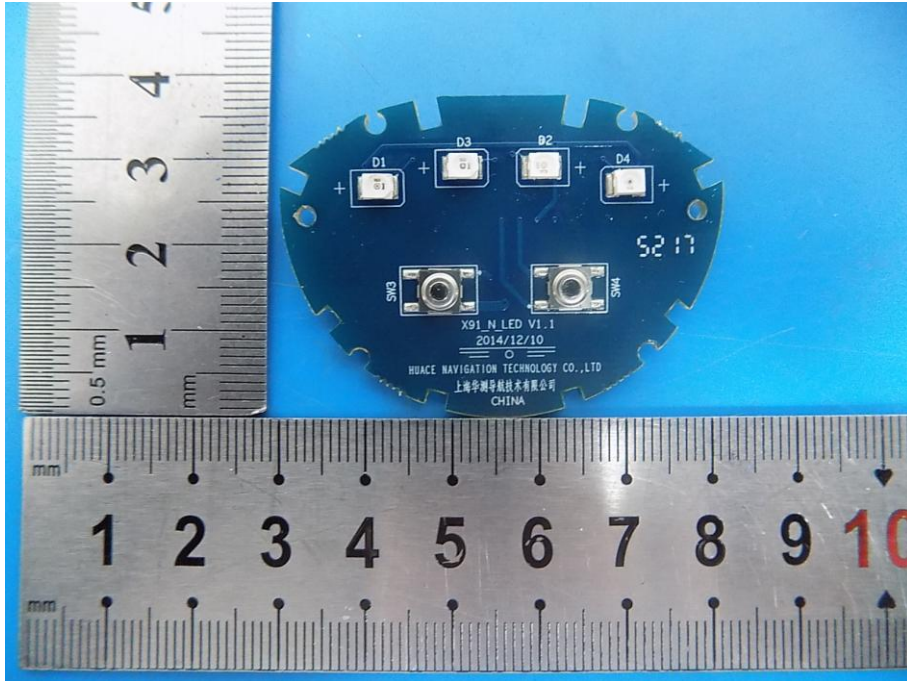

Internal Photos

GPS
Antenna

Bluetooth
Antenna

GNSS IC:
Unicorecomm UB4B0 MINI

Bluetooth IC:
BLK-MD-BC04-B