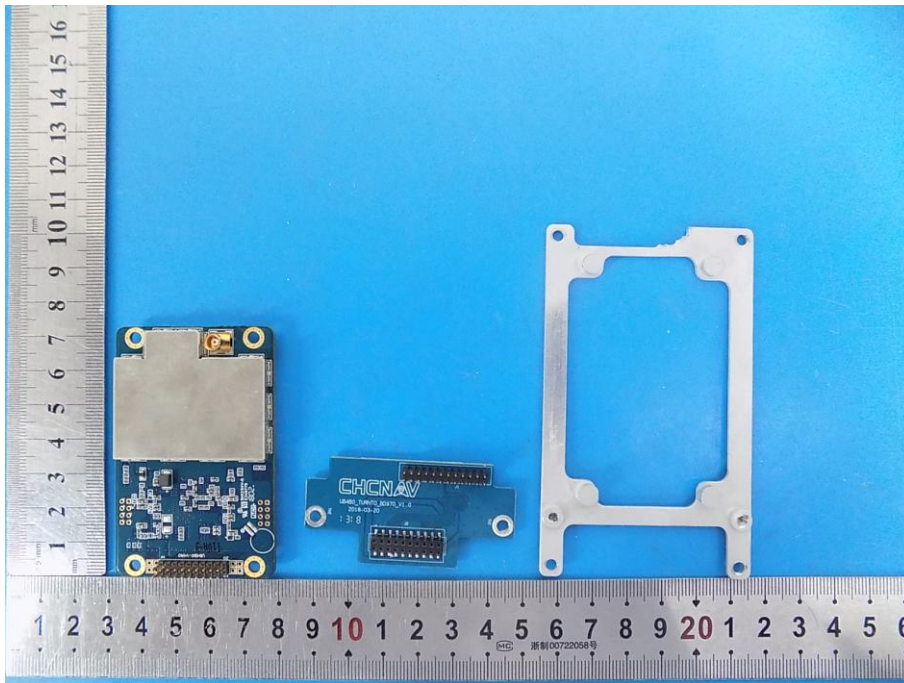

Internal Photos

GPS
Antenna

Bluetooth
Antenna

GNSS IC:
Unicorecomm UB4B0 MINI

Bluetooth IC:
BLK-MD-BC04-B