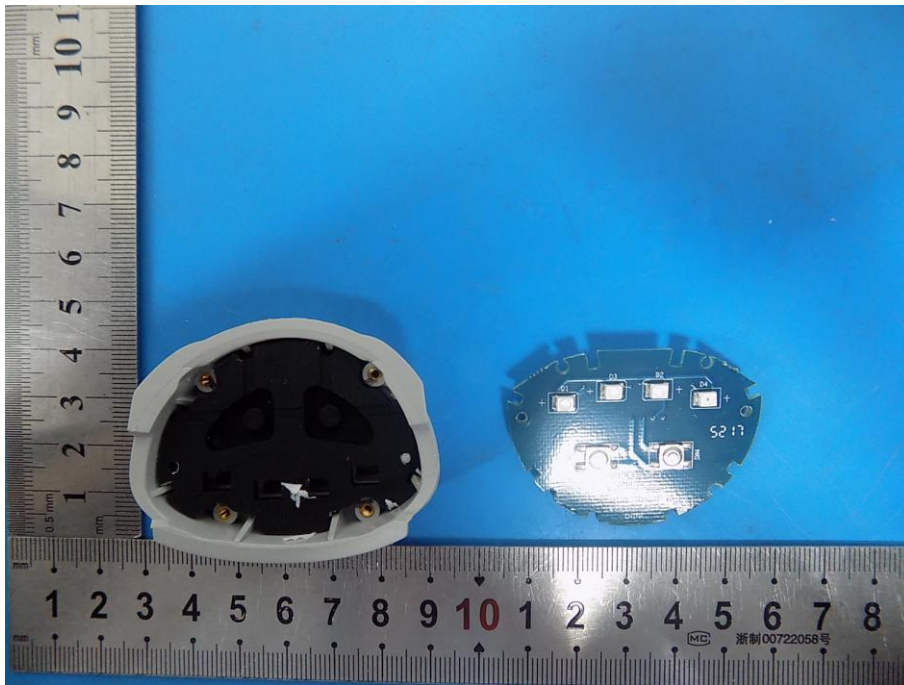

Internal Photos

GPS
Antenna

Bluetooth
Antenna

GNSS IC:
Unicorecomm UB4B0 MINI

Bluetooth IC:
BLK-MD-BC04-B