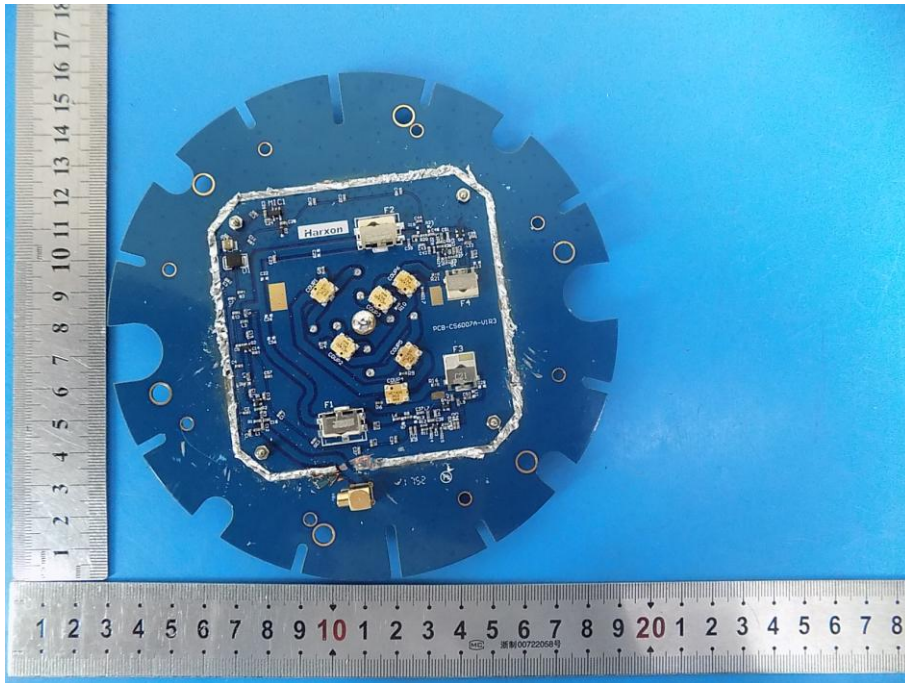

Internal Photos

GPS
Antenna

Bluetooth
Antenna

GNSS IC:
Unicorecomm UB4B0 MINI

Bluetooth IC:
BLK-MD-BC04-B