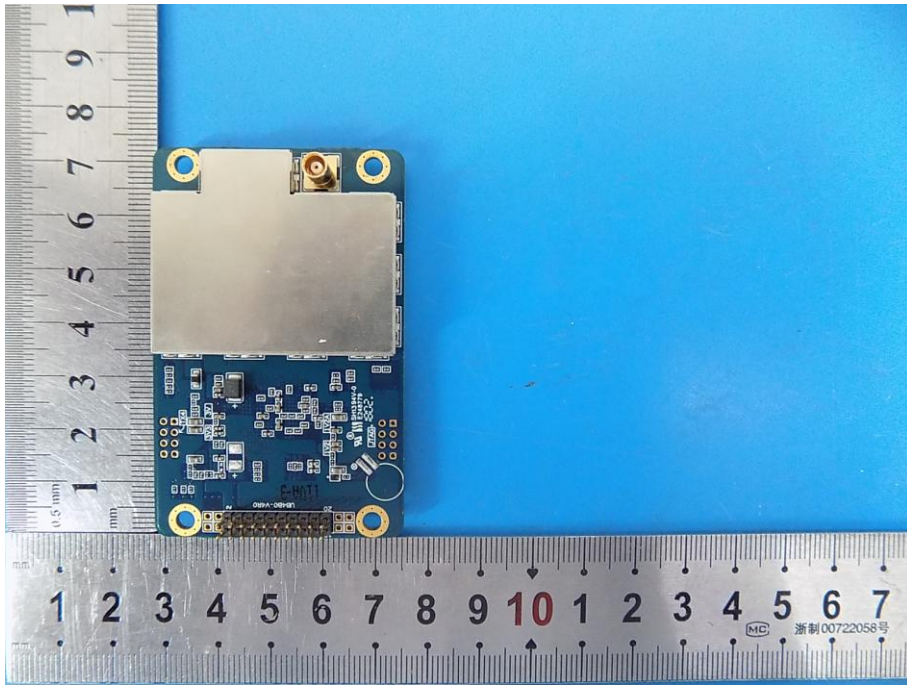

Internal Photos

GPS
Antenna

Bluetooth
Antenna

GNSS IC:
Unicorecomm UB4B0 MINI

Bluetooth IC:
BLK-MD-BC04-B