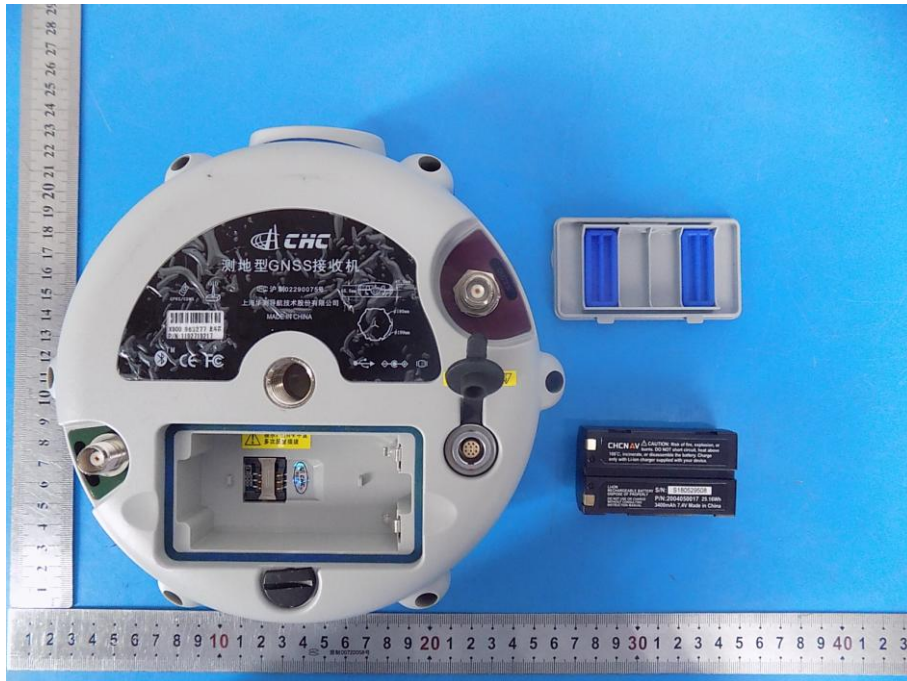

Internal Photos

GPS
Antenna

Bluetooth
Antenna

GNSS IC:
Unicorecomm UB4B0 MINI

Bluetooth IC:
BLK-MD-BC04-B