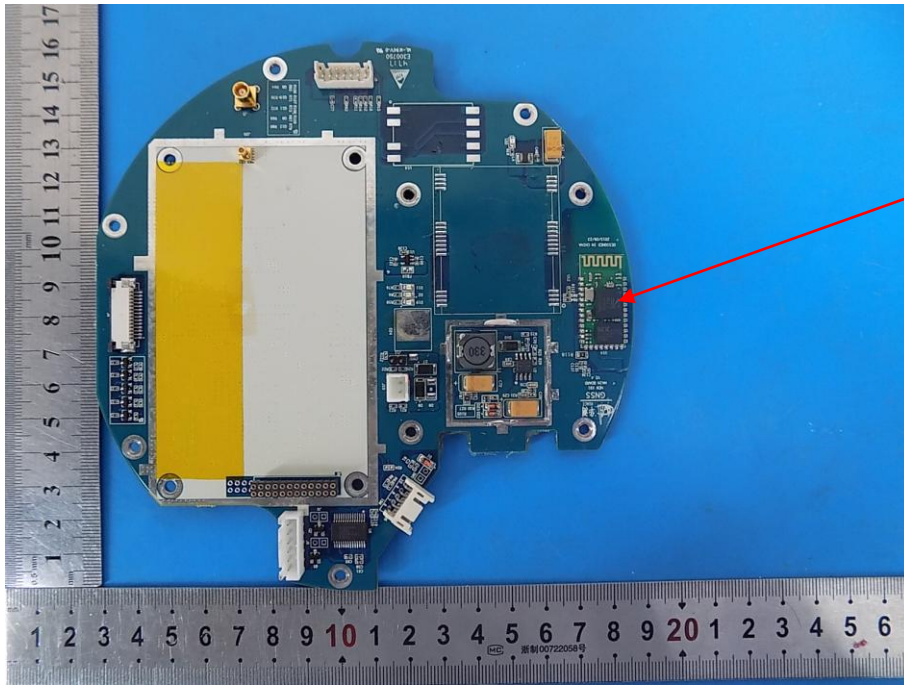

Internal Photos

GPS
Antenna

Bluetooth
Antenna

GNSS IC:
Unicorecomm UB4B0 MINI

Bluetooth IC:
BLK-MD-BC04-B