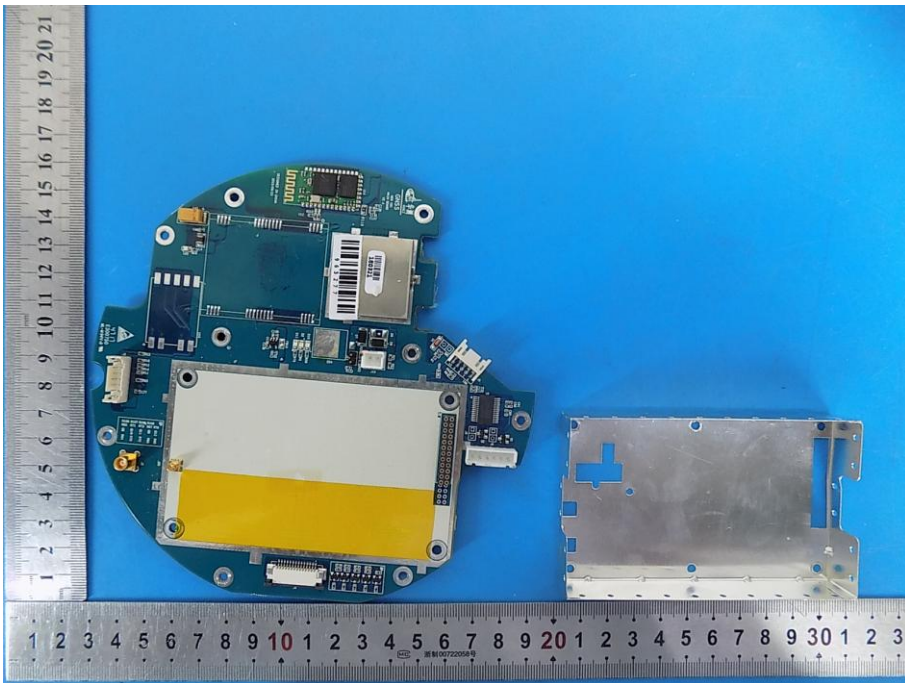

Internal Photos

GPS
Antenna

Bluetooth
Antenna

GNSS IC:
Unicorecomm UB4B0 MINI

Bluetooth IC:
BLK-MD-BC04-B