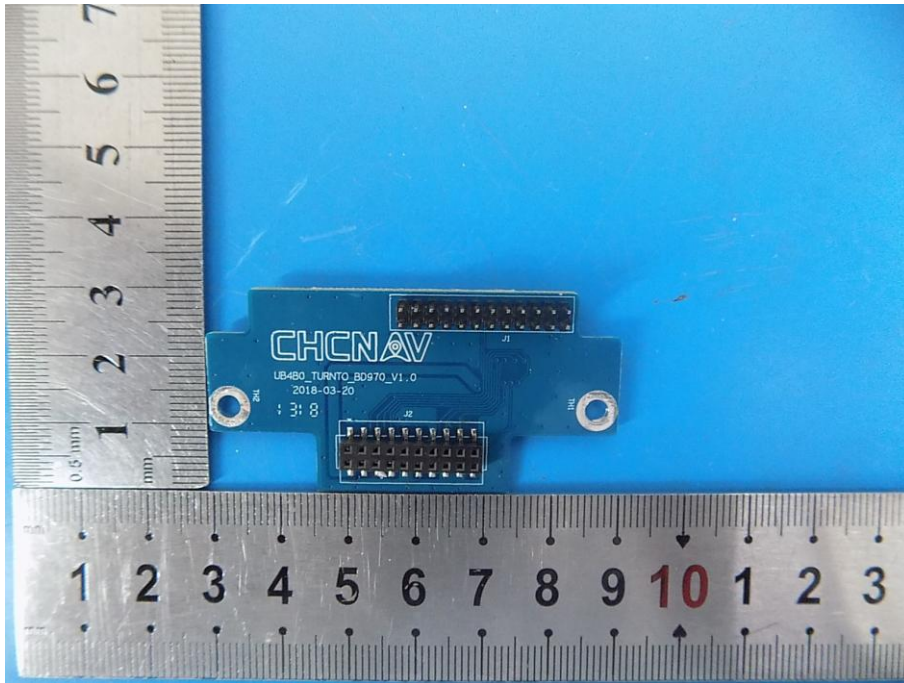

Internal Photos

GPS
Antenna

Bluetooth
Antenna

GNSS IC:
Unicorecomm UB4B0 MINI

Bluetooth IC:
BLK-MD-BC04-B