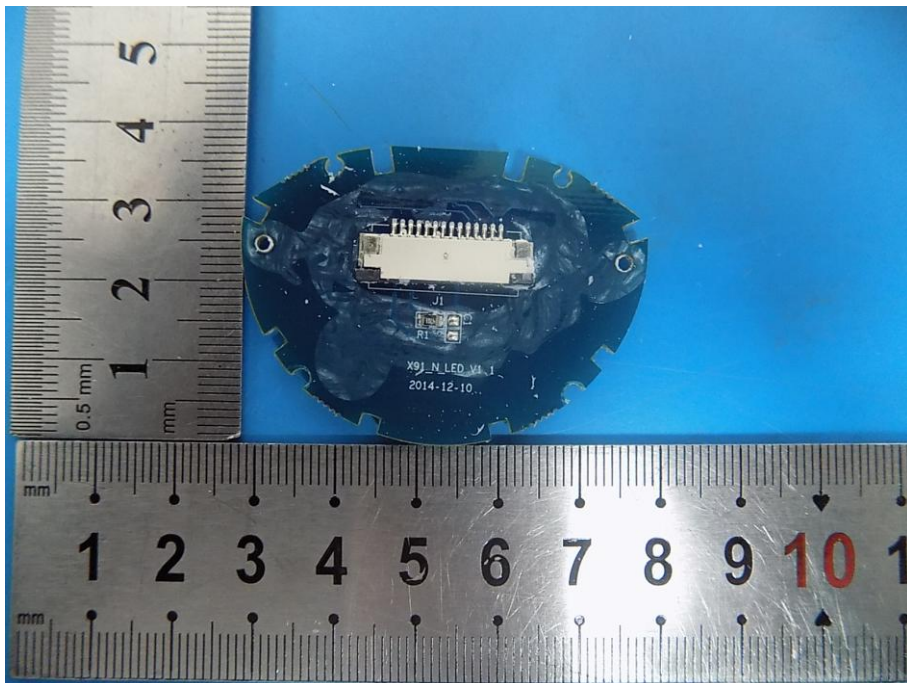

Internal Photos

GPS
Antenna

Bluetooth
Antenna

GNSS IC:
Unicorecomm UB4B0 MINI

Bluetooth IC:
BLK-MD-BC04-B