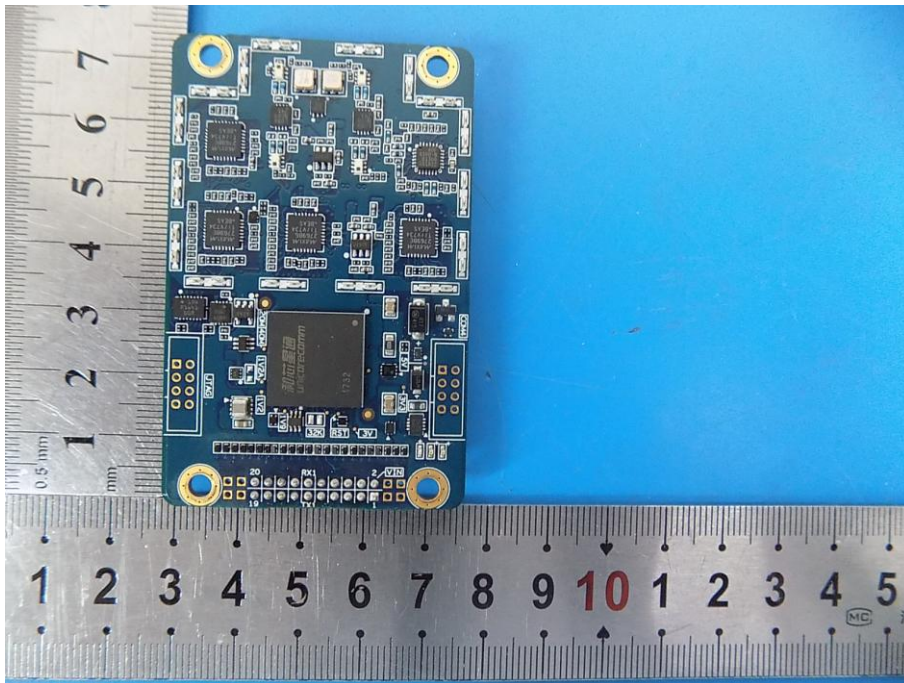

Internal Photos

GPS
Antenna

Bluetooth
Antenna

GNSS IC:
Unicorecomm UB4B0 MINI

Bluetooth IC:
BLK-MD-BC04-B