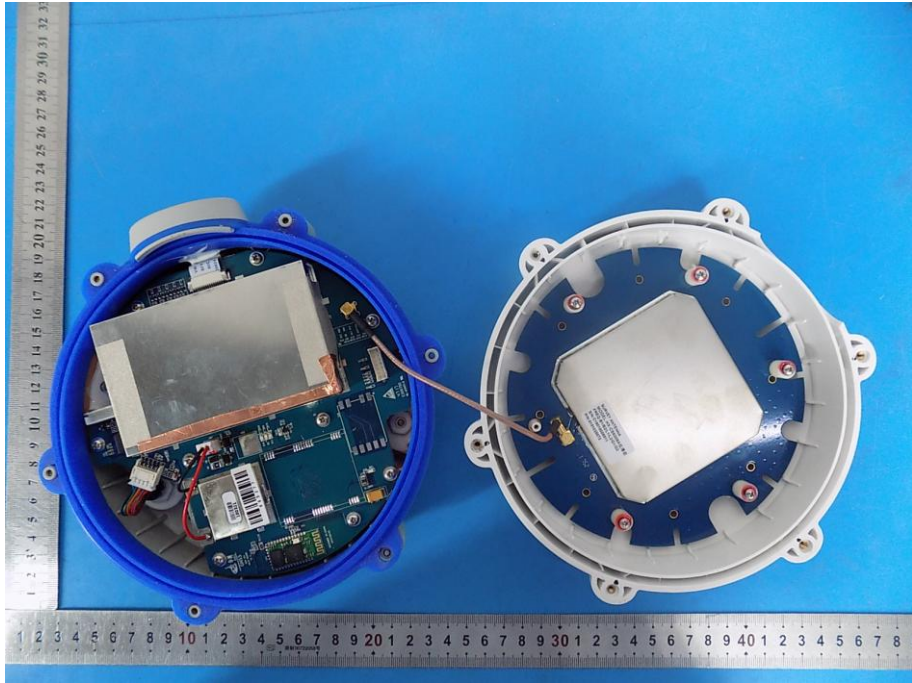

Internal Photos

GPS
Antenna

Bluetooth
Antenna

GNSS IC:
Unicorecomm UB4B0 MINI

Bluetooth IC:
BLK-MD-BC04-B