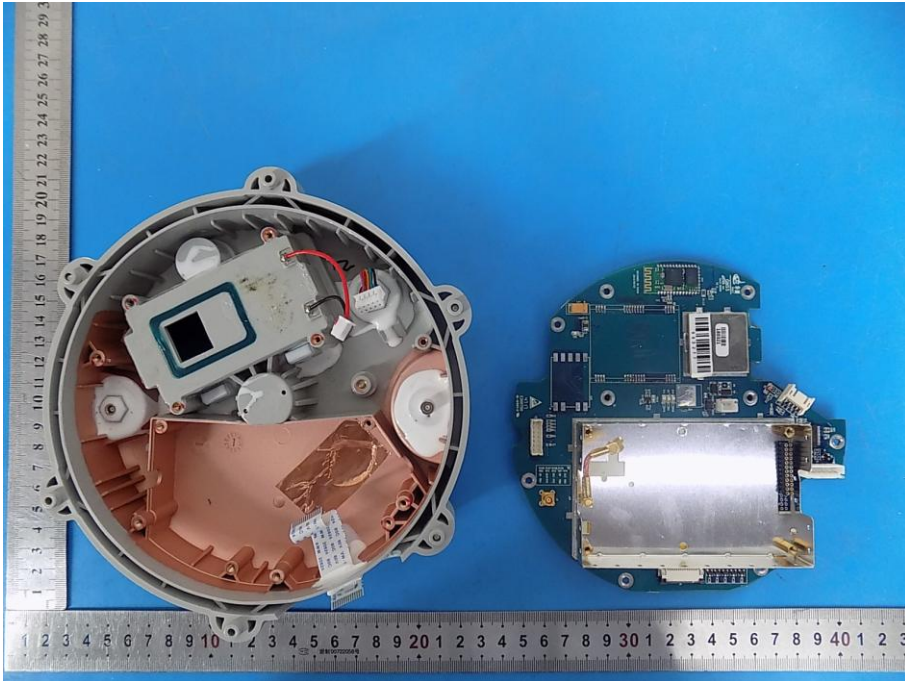

Internal Photos

GPS
Antenna

Bluetooth
Antenna

GNSS IC:
Unicorecomm UB4B0 MINI

Bluetooth IC:
BLK-MD-BC04-B