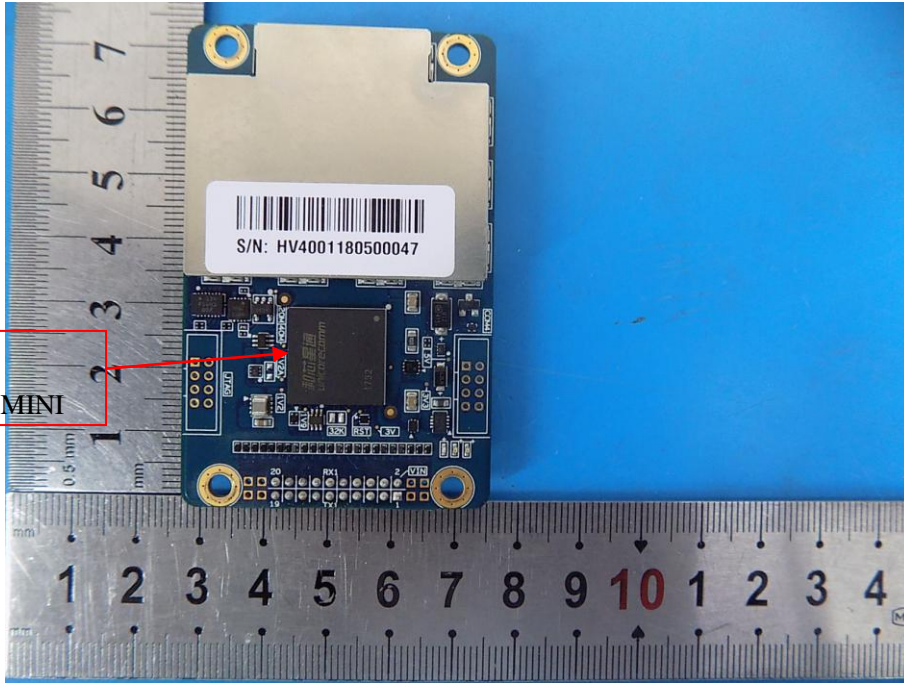

Internal Photos

GPS
Antenna

Bluetooth
Antenna

GNSS IC:
Unicorecomm UB4B0 MINI

Bluetooth IC:
BLK-MD-BC04-B