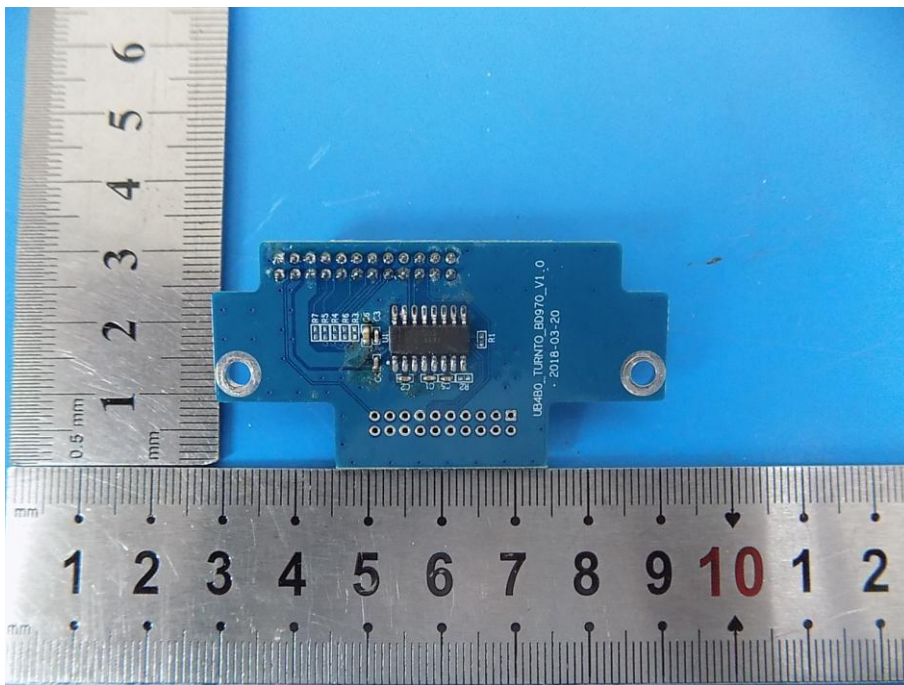

Internal Photos

GPS
Antenna

Bluetooth
Antenna

GNSS IC:
Unicorecomm UB4B0 MINI

Bluetooth IC:
BLK-MD-BC04-B